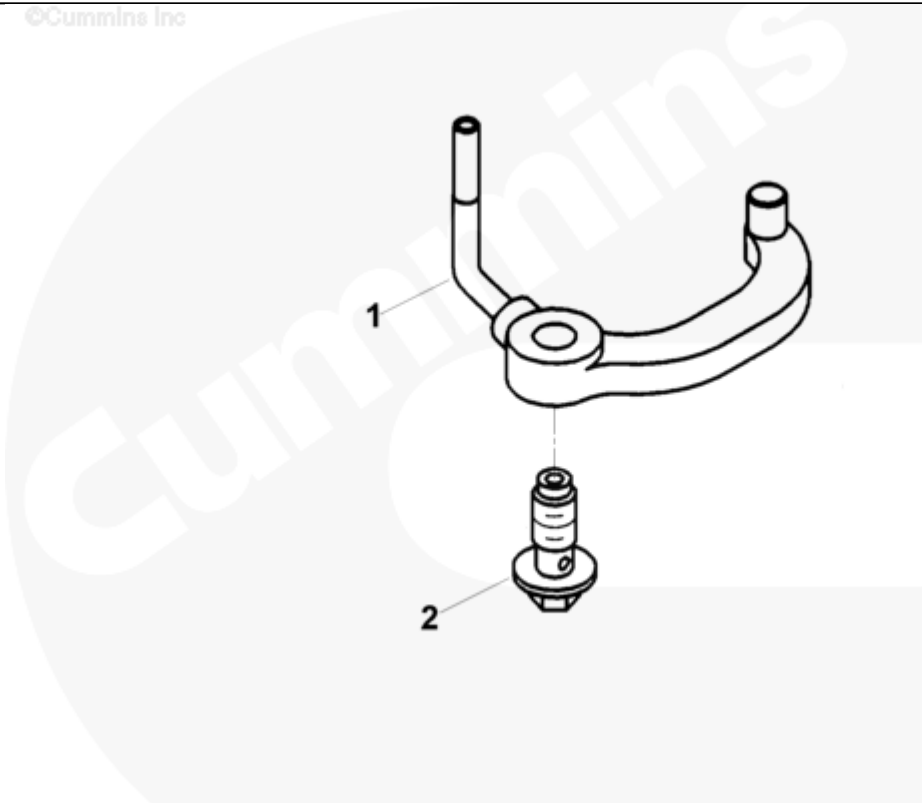

# Parts Catalog - Option Detail

Electronic Parts Catalog - Option Detail				
Option	Group	Graphic	Film Card	Date
PP8753-01	01.01.2	pn200gf	II	19-DEC-05
<b>Engines</b>	ISM CM570, ISM CM570/870, ISM CM875, ISM CM876, ISM CM876 E, ISM11 CM876 M103, ISM11 CM876 SN, M11 CELECT, M11 CELECT PLUS, M11 MECHANICAL, QSM11 CM570, QSM11 CM876			

©Cummins Inc

pn200gf

SMALL | MEDIUM | LARGE

Cart	Ref No	Part Number	Part Description	Required	Remarks
<a href="#">View My Cart</a>					
		<a href="#">PP8753-01</a>	Piston Cooling Nozzle		
					Piston Cooling Nozzle
<input type="checkbox"/>	1	<a href="#">3080708</a>	Piston Cooling Nozzle	6	
<input type="checkbox"/>	2	<a href="#">3070393</a>	Banjo Connector Screw	6	M10 x 1.50 x 25